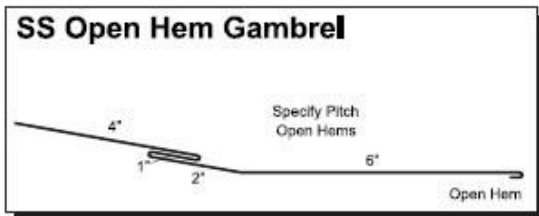

METAL ROOFING & SIDING

PG Snap Lock Panel 26 Gauge Concealed Fastener Trim Profiles*

*For Exposed Fastener Trim Profiles, see the back side of the PG Rib Panel color chart.