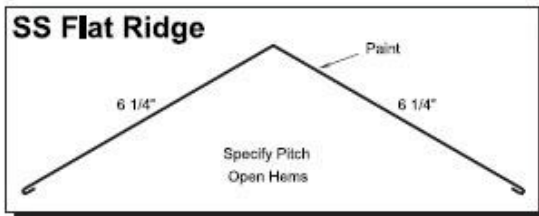

METAL ROOFING & SIDING

PG Snap Lock Panel 26 Gauge Concealed Fastener Trim Profiles*

*For Exposed Fastener Trim Profiles, see the back side of the PG Rib Panel color chart.