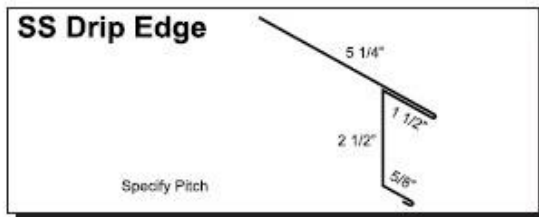

METAL ROOFING & SIDING

PG Snap Lock Panel 26 Gauge Concealed Fastener Trim Profiles*

*For Exposed Fastener Trim Profiles, see the back side of the PG Rib Panel color chart.