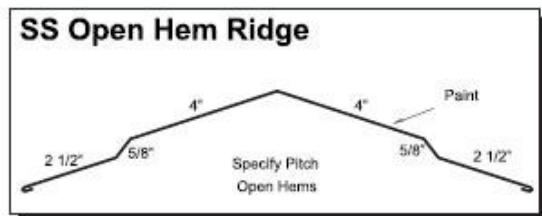

METAL ROOFING & SIDING

PG Snap Lock Panel 26 Gauge Concealed Fastener Trim Profiles*

*For Exposed Fastener Trim Profiles, see the back side of the PG Rib Panel color chart.