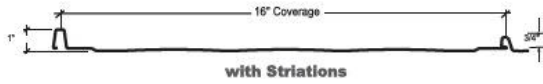

PG SNAP LOCK PANEL PROFILE
 (Concealed Fastener Panel)

Polar White

Brite Red

Barn Red cf

Gallery Blue

Ivy Green cf

26 Gauge Color Chart

**Standard and custom trims
 available in all colors.**

**Standard trim drawings
 are on the
 reverse side of this card.**

cf - Available in Crinkle Finish

*Colors shown may vary slightly from
 the actual colors on the final product.
 Please obtain an actual metal color chip
 sample to verify color selection.*