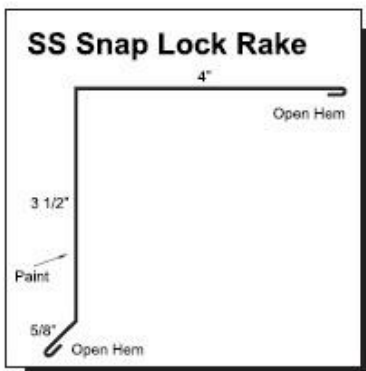

**Standard trim drawings
 are on the
 reverse side of this card.**

cf - Available in Crinkle Finish

*Colors shown may vary slightly from
 the actual colors on the final product.
 Please obtain an actual metal color chip
 sample to verify color selection.*

PROUDLY FINISHED WITH
SHERWIN-WILLIAMS.
 Coil Coatings

Antique Bronze cf

Charcoal cf

Black cf

Copper Metallic

Galvalume

METAL ROOFING & SIDING

PG Snap Lock Panel 26 Gauge Concealed Fastener Trim Profiles*

*For Exposed Fastener Trim Profiles, see the back side of the PG Rib Panel color chart.