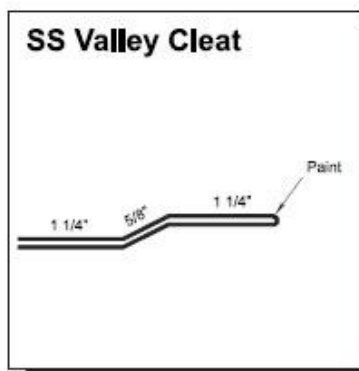

PG SNAP LOCK PANEL PROFILE
 (Concealed Fastener Panel)

Polar White

Brite Red

Barn Red cf

Gallery Blue

Ivy Green cf

26 Gauge Color Chart

**Standard and custom trims
 available in all colors.**

**Standard trim drawings
 are on the
 reverse side of this card.**

cf - Available in Crinkle Finish

*Colors shown may vary slightly from
 the actual colors on the final product.
 Please obtain an actual metal color chip
 sample to verify color selection.*

PROUDLY FINISHED WITH
SHERWIN-WILLIAMS.
 Coil Coatings

Antique Bronze cf

Charcoal cf

Black cf

Copper Metallic

Galvalume

METAL ROOFING & SIDING

PG Snap Lock Panel 26 Gauge Concealed Fastener Trim Profiles*

*For Exposed Fastener Trim Profiles, see the back side of the PG Rib Panel color chart.