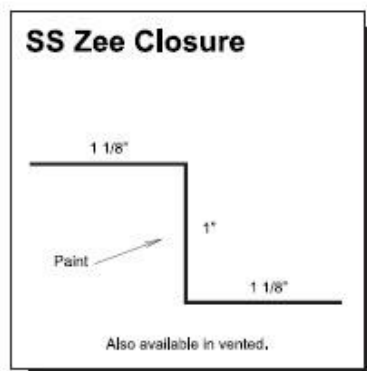

*For Exposed Fastener Trim Profiles, see the back side of the PG Rib Panel color chart.