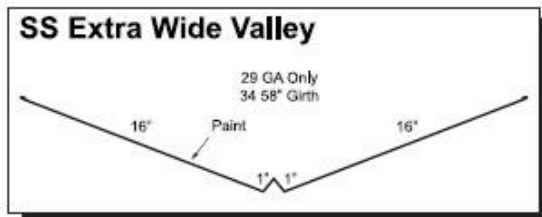

METAL ROOFING & SIDING

PG Snap Lock Panel 26 Gauge Concealed Fastener Trim Profiles*

*For Exposed Fastener Trim Profiles, see the back side of the PG Rib Panel color chart.