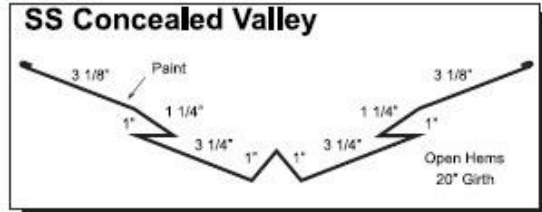

METAL ROOFING & SIDING

PG Snap Lock Panel 26 Gauge Concealed Fastener Trim Profiles*

*For Exposed Fastener Trim Profiles, see the back side of the PG Rib Panel color chart.