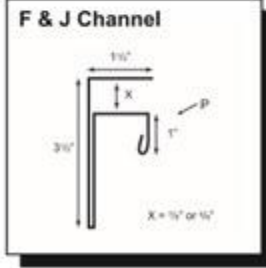

PROUDLY FINISHED WITH
SHERWIN-WILLIAMS.
Coil Coatings

Galvalume

PG Rib Panel 29/26 Gauge Exposed Fastener Trim Profiles

P = Paint