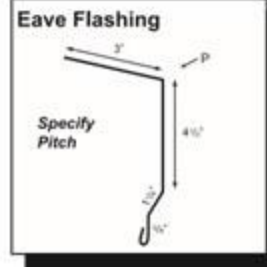

PROUDLY FINISHED WITH
SHERWIN-WILLIAMS.
Coil Coatings

Galvalume

PG Rib Panel 29/26 Gauge Exposed Fastener Trim Profiles

P = Paint