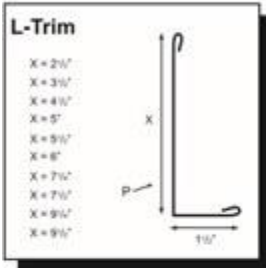

Standard and custom trims available in all colors.

Standard trim drawings are on the reverse side of this card.

* These colors are available in #2 no warranty panels and will not necessarily match #1 colors.

cf - Available in Crinkle Finish

prf - Available in Perforated Panel

Colors shown may vary slightly from the actual colors on the final product. Please obtain an actual metal color chip sample to verify color selection.

PROUDLY FINISHED WITH
SHERWIN-WILLIAMS.
Coil Coatings

Galvalume

PG Rib Panel 29/26 Gauge Exposed Fastener Trim Profiles

P = Paint