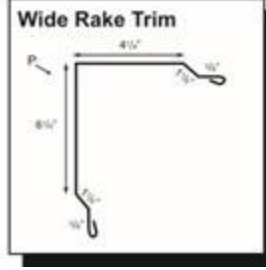

cf - Available in Crinkle Finish

prf - Available in Perforated Panel

Colors shown may vary slightly from the actual colors on the final product. Please obtain an actual metal color chip sample to verify color selection.

PROUDLY FINISHED WITH
SHERWIN-WILLIAMS.
Coil Coatings

Galvalume

PG Rib Panel 29/26 Gauge Exposed Fastener Trim Profiles

P = Paint