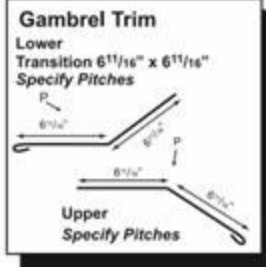

PROUDLY FINISHED WITH
SHERWIN-WILLIAMS.
Coil Coatings

Galvalume

PG Rib Panel 29/26 Gauge Exposed Fastener Trim Profiles

P = Paint