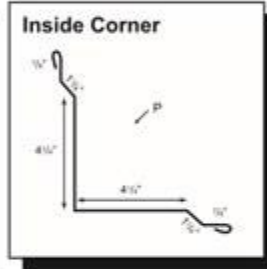

PROUDLY FINISHED WITH
SHERWIN-WILLIAMS.
Coil Coatings

Galvalume

PG Rib Panel 29/26 Gauge Exposed Fastener Trim Profiles

P = Paint