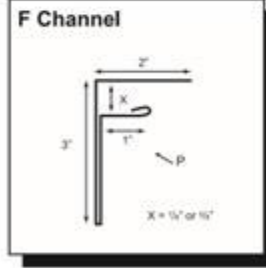

PROUDLY FINISHED WITH
SHERWIN-WILLIAMS.
Coil Coatings

Galvalume

PG Rib Panel 29/26 Gauge Exposed Fastener Trim Profiles

P = Paint